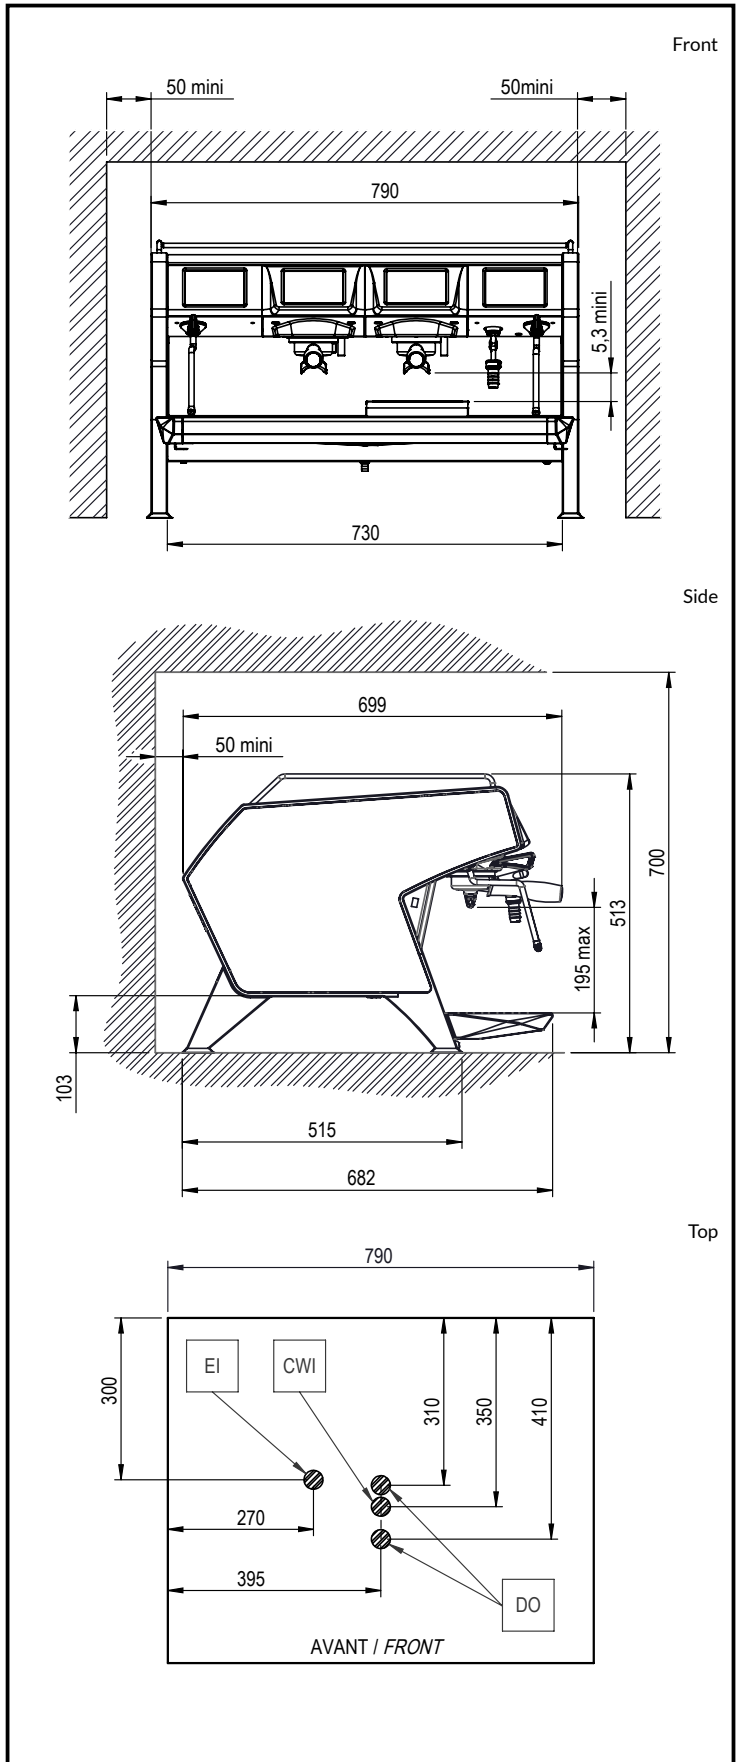

STELLA EPIC 2, red color

Electric

Supply voltage:

602963
(EPICSERIES2REDUL) 220 V/1 ph/60 Hz

Electrical power, max: 6.13 kW

Plug type:

Water:

Cold water temperature
(min/max): 5 / 60 °C

Key Information:

External dimensions,
Width: 31 1/8" (790 mm)

External dimensions,
Depth: 26 7/8" (682 mm)

External dimensions,
Height: 20 3/16" (513 mm)

External dimensions,
Weight: 198 lbs (90 kg)

Net weight: 198 lbs (90 kg)

Shipping width: (1100 mm)

Shipping depth: (750 mm)

Shipping height: (840 mm)

Shipping weight: lbs (107 kg)

Shipping volume: 0.7 m³

Certifications

The company reserves the right to make modifications to the products without prior notice. All information correct at time of printing.

2024.12.05

Part of Electrolux
Professional
Group

UNIC